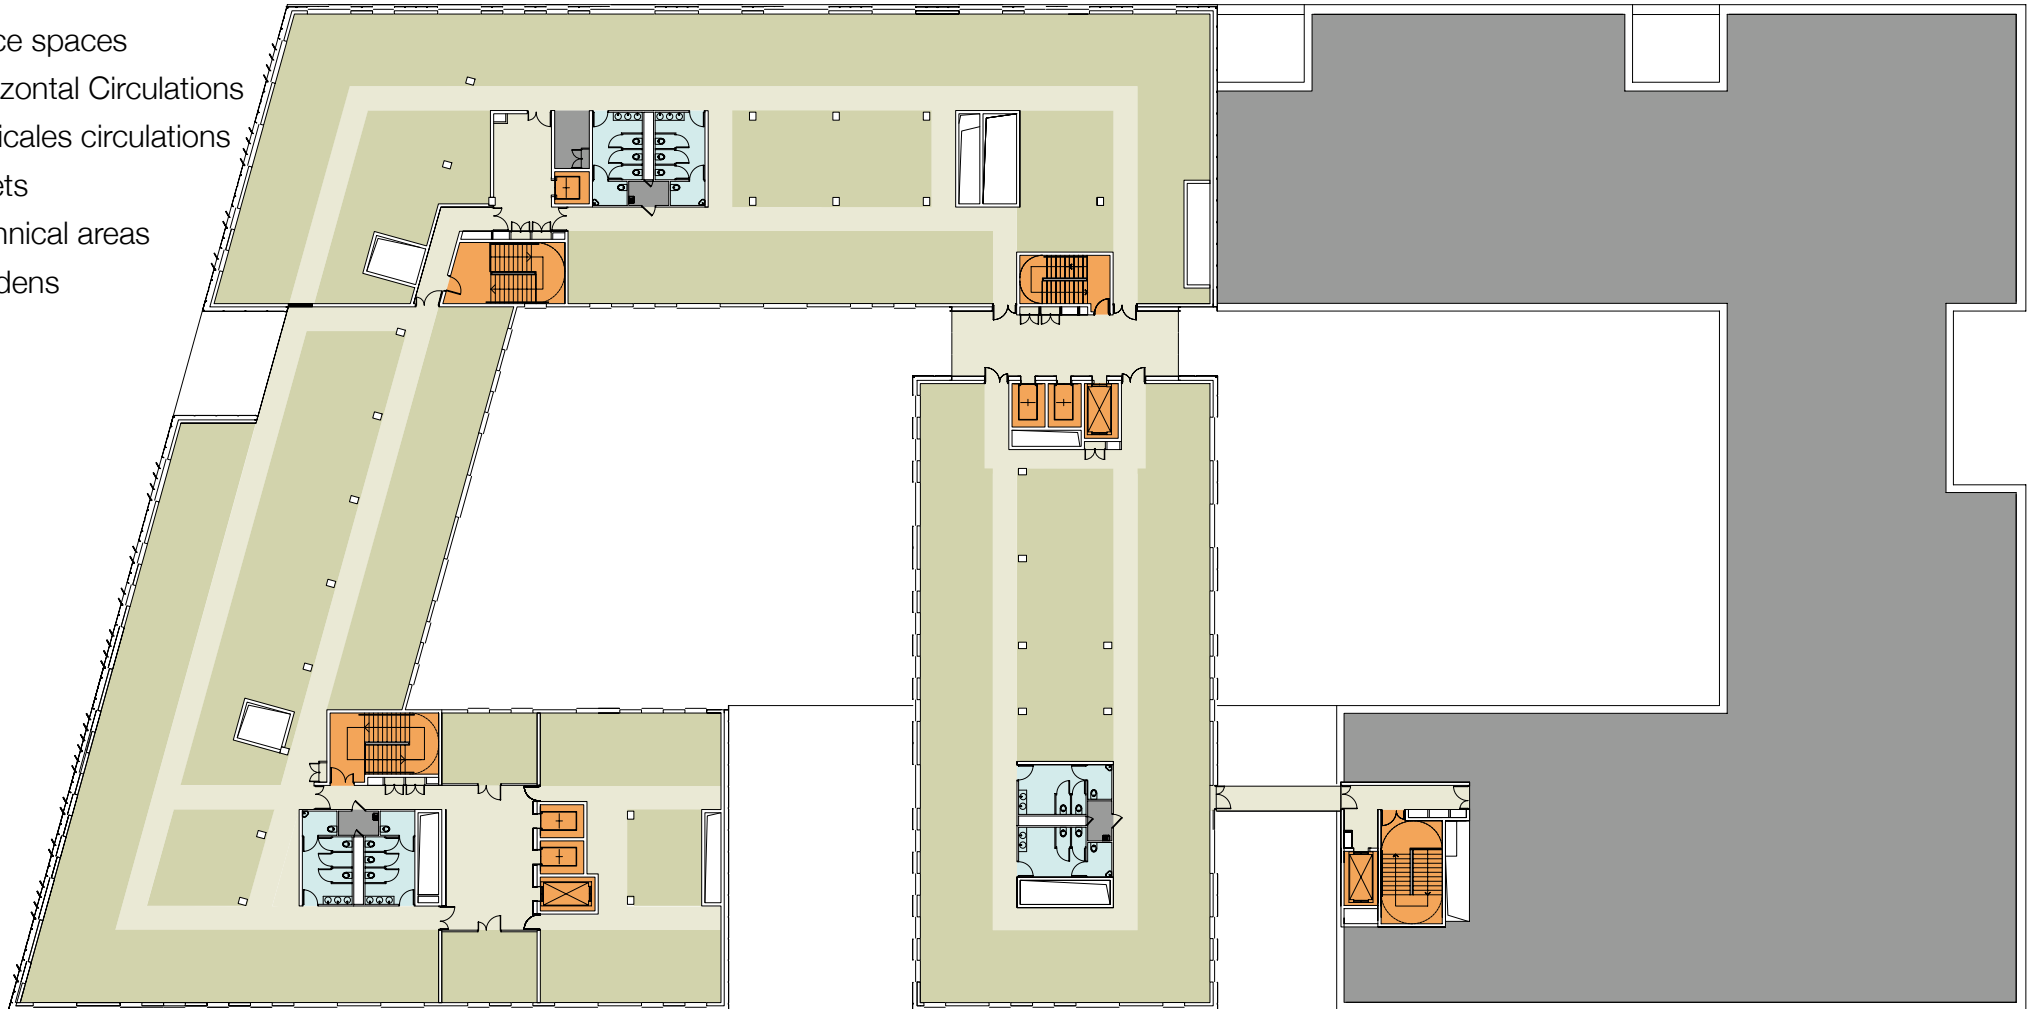

5th floor - 2,811 sqm

- Office spaces
- Horizontal Circulations
- Verticales circulations
- Toilets
- Technical areas
- Gardens

Non contractual document - ultrafluide.com

cœur d'Orly

Hegoa

COVIVIO