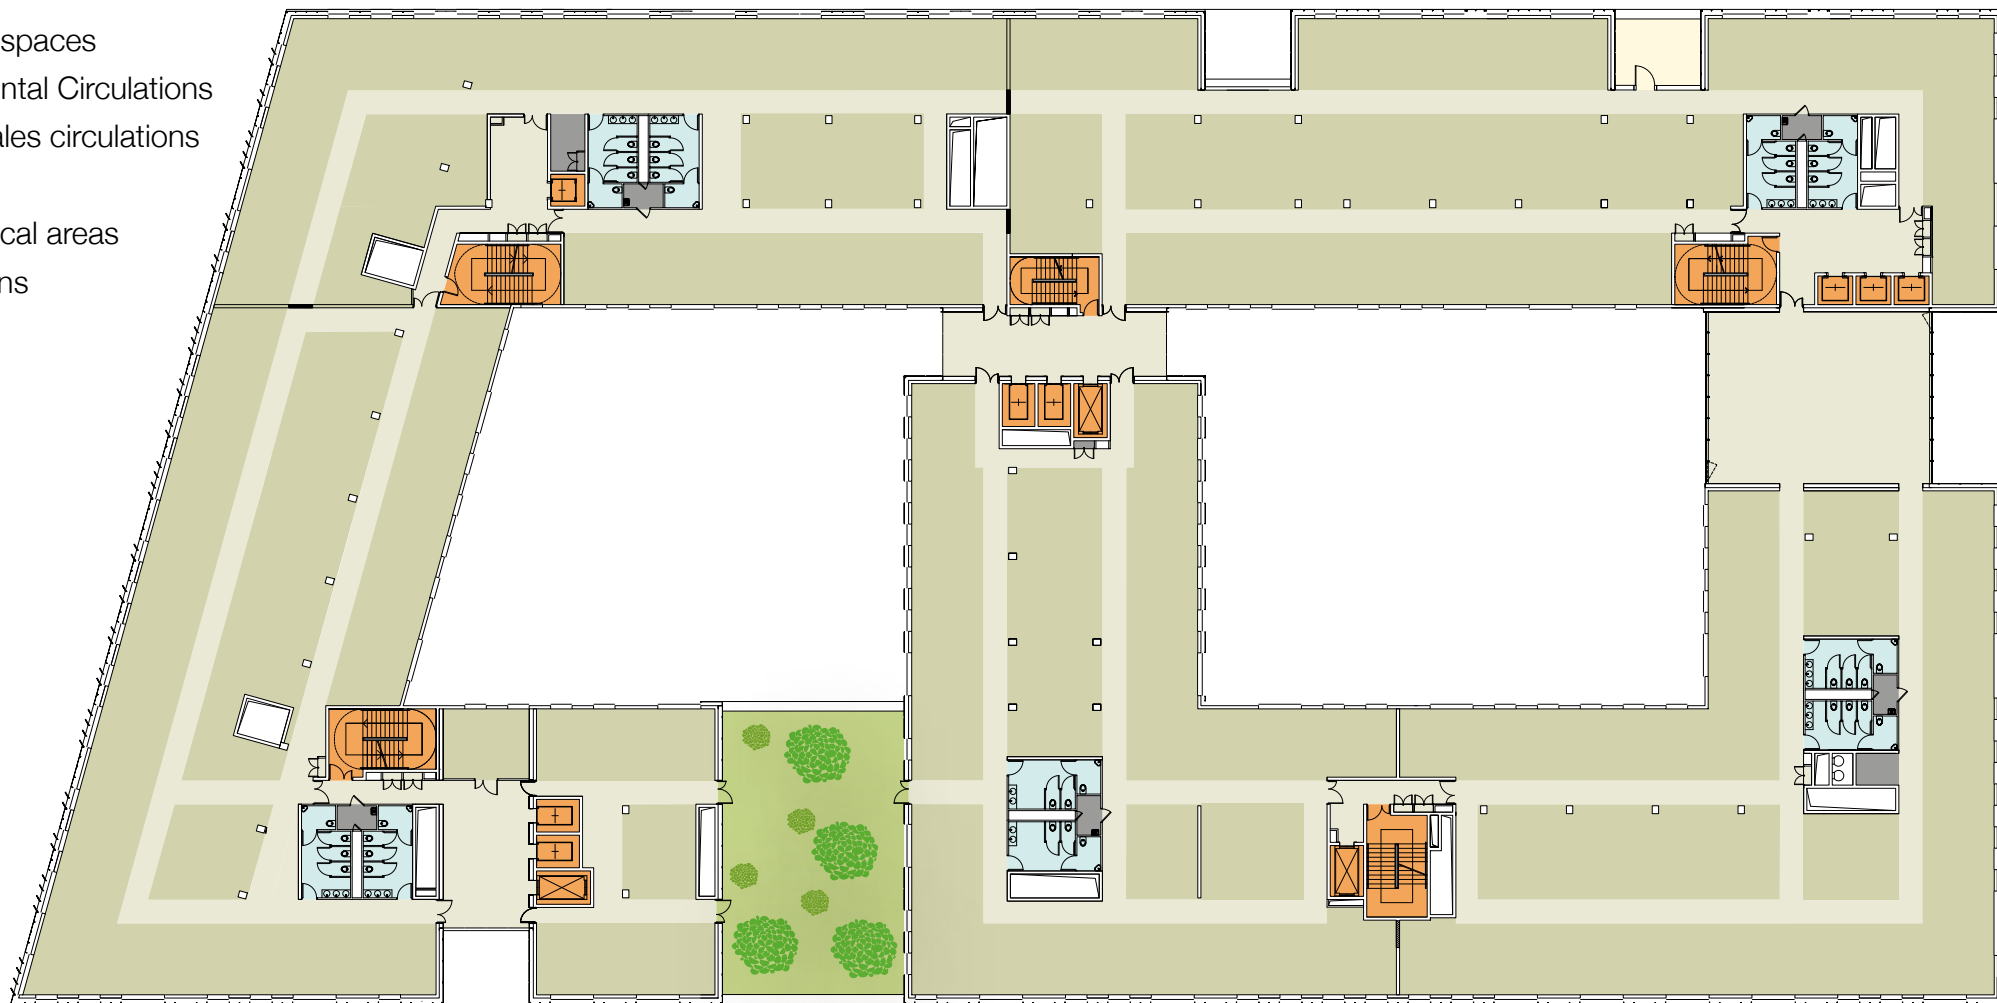

2nd floor - 4,920 sqm

- Office spaces
- Horizontal Circulations
- Verticales circulations
- Toilets
- Technical areas
- Gardens

Non contractual document - ultrafluid.com

cœur d'Orly

Hegoa

COVIVIO